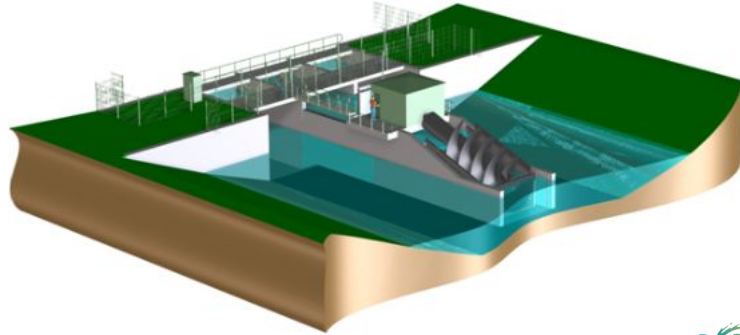

## Powerplant App

- Crowdfunded initiative to build a hydro powerplant.
- Mobile UI5 smartphone app giving real time insight in powerplant performance.
- Measured sensor data is sent to SAP HANA Cloud platform every 15 seconds
- User friendly graphs showing power production figures per day/week/month/year
- App provides insight in the financial performance of participants investements