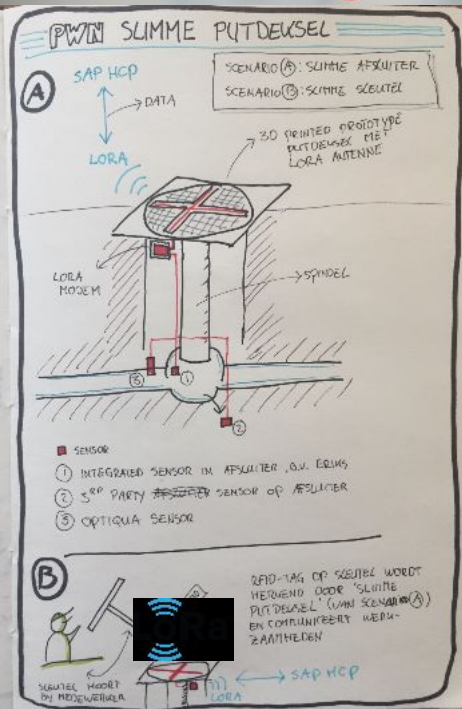

In cooperation with

thenextview++